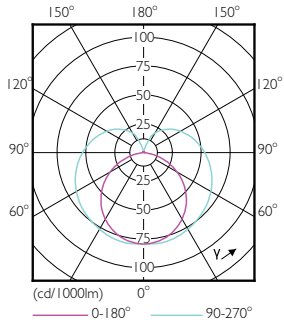

ESSENTIAL LEDtube 16W G5 865 APR

ESSENTIAL LEDtube 16W G5 840 APR