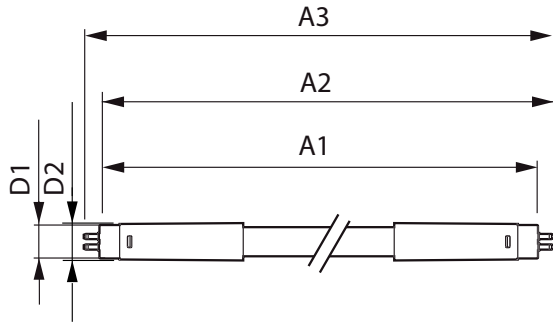

Essential LEDtube

Energy consumption kWh/1,000 hours	16 kWh
Product Data	
Full product code	871869673206900
Order product name	CorePro LEDtube 1200mm 16W865 G5 I APR
EAN/UPC – product	8718696732069
Order code	73206900

SAP numerator – quantity per pack	1
Numerator – packs per outer box	20
SAP material	929001381108
SAP net weight (piece)	0.162 kg

Dimensional drawing

TLED 1200mm 100-240V 16-28W 6500K

Product	D1	D2	A1	A2	A3
CorePro LEDtube 1200mm 16W865 G5 I APR	15.8 mm	19 mm	1149 mm	1156.1 mm	1163.2 mm

Photometric data