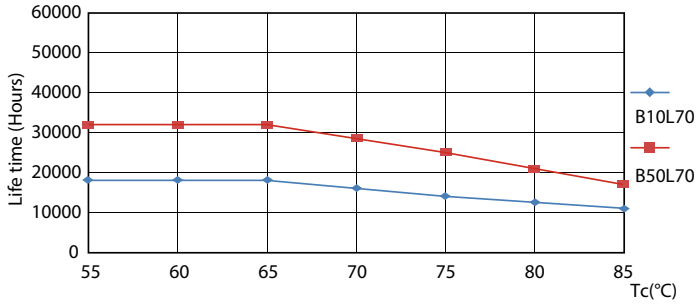

Product data

General Information		Voltage (Nom)	
Cap base	G13 [Medium Bi-Pin Fluorescent]	220–240 V	
EU RoHS compliant	Yes	Temperature	
Nominal lifetime (nom.)	30000 h	T-ambient (max.)	45 °C
Switching cycle	200,000X	T-ambient (min.)	-20 °C
Light Technical		T storage (max.)	65 °C
Colour Code	865 [CCT of 6,500 K]	T storage (min.)	-40 °C
Beam Angle (Nom)	240 °	T-Case maximum (nom.)	65 °C
Luminous flux (nom.)	2100 lm	Controls and Dimming	
Colour designation	Cool Daylight	Dimmable	No
Correlated Colour Temperature (Nom)	6500 K	Mechanical and Housing	
Luminous efficacy (rated) (nom.)	116.00 lm/W	Product length	1200 mm
Colour consistency	<6	Approval and Application	
Colour rendering index (nom.)	80	Energy efficiency label (EEL)	A+
LLMF at end of nominal lifetime (nom.)	70 %	Energy-saving product	Yes
Operating and Electrical		Approval marks	CE marking RoHS compliance KEMA Keur certificate
Input frequency	50 to 60 Hz	Energy consumption kWh/1,000 hours	18 kWh
Power (Rated) (Nom)	18 W		
Starting time (nom.)	0.5 s		
Warm-up time to 60% light (nom.)	0.5 s		
Power factor (nom.)	0.9		

ESSENTIAL LEDtube 18W 865 T8 AP I G

Photometric data

LEDtubes, TLED T12 120-277V 20W 6500K G13

ESSENTIAL LEDtube HO 18W G13 865 T8 AP

ESSENTIAL LEDtube HO 18W G13 865 T8 AP

Essential LEDtube

Lifetime

ESSENTIAL LEDtube HO 18W G13 865 T8 AP