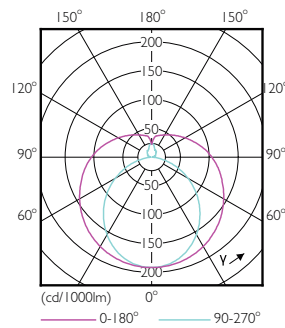

Product data

General Information		Voltage (Nom)	
Cap base	G13 [Medium Bi-Pin Fluorescent]	220–240 V	
EU RoHS compliant	Yes	Temperature	
Nominal lifetime (nom.)	30000 h	T-ambient (max.)	45 °C
Switching cycle	200,000X	T-ambient (min.)	-20 °C
Light Technical		T storage (max.)	65 °C
Colour Code	865 [CCT of 6,500 K]	T storage (min.)	-40 °C
Beam Angle (Nom)	240 °	T-Case maximum (nom.)	65 °C
Luminous flux (nom.)	2100 lm	Controls and Dimming	
Colour designation	Cool Daylight	Dimmable	No
Correlated Colour Temperature (Nom)	6500 K	Mechanical and Housing	
Luminous efficacy (rated) (nom.)	116.00 lm/W	Product length	1200 mm
Colour consistency	<6	Approval and Application	
Colour rendering index (nom.)	80	Energy efficiency label (EEL)	A+
LLMF at end of nominal lifetime (nom.)	70 %	Energy-saving product	Yes
Operating and Electrical		Approval marks	CE marking RoHS compliance KEMA Keur certificate
Input frequency	50 to 60 Hz	Energy consumption kWh/1,000 hours	18 kWh
Power (Rated) (Nom)	18 W		
Starting time (nom.)	0.5 s		
Warm-up time to 60% light (nom.)	0.5 s		
Power factor (nom.)	0.9		

Numerator – packs per outer box	10
SAP material	929001383508
SAP net weight (piece)	0.120 kg

Dimensional drawing

A3

Product	D1	D2	A1	A2	A3
CorePro LEDtube HO 1200mm 18W865T8 AP	25.7 mm	28 mm	1198 mm	1205 mm	1212 mm

ESSENTIAL LEDtube 18W 865 T8 AP I G

Photometric data

LEDtubes, TLED T12 120-277V 20W 6500K G13

ESSENTIAL LEDtube HO 18W G13 865 T8 AP

ESSENTIAL LEDtube HO 18W G13 865 T8 AP

Essential LEDtube

Lifetime

ESSENTIAL LEDtube HO 18W G13 865 T8 AP