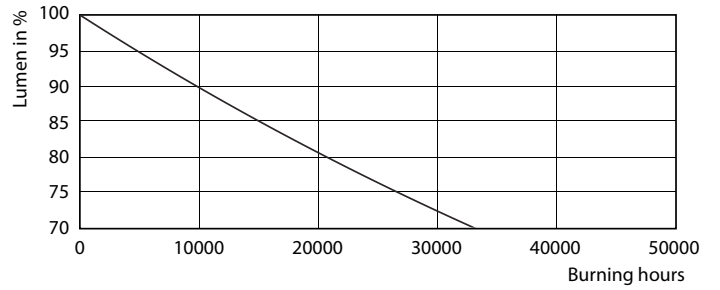

ESSENTIAL LEDtube HO 18W G13 865 T8 AP

ESSENTIAL LEDtube HO 18W G13 865 T8 AP