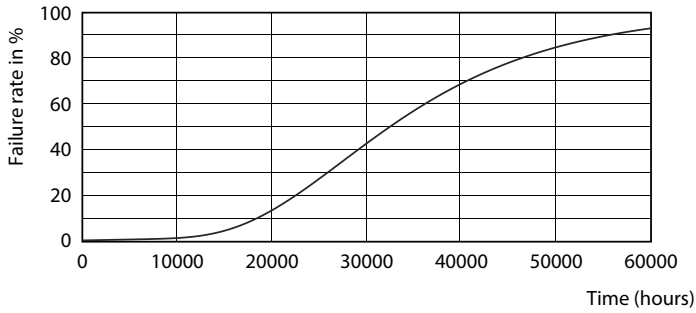

ESSENTIAL LEDtube HO 18W G13 865 T8 AP

ESSENTIAL LEDtube HO 18W G13 865 T8 AP