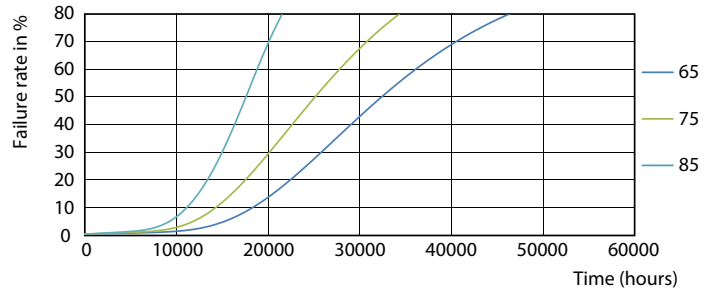

Product data

General Information		Voltage (Nom)	
Cap base	G13 [Medium Bi-Pin Fluorescent]	220–240 V	
EU RoHS compliant	Yes	Temperature	
Nominal lifetime (nom.)	30000 h	T-ambient (max.)	45 °C
Switching cycle	200,000X	T-ambient (min.)	-20 °C
Light Technical		T storage (max.)	65 °C
Colour Code	865 [CCT of 6,500 K]	T storage (min.)	-40 °C
Beam Angle (Nom)	240 °	T-Case maximum (nom.)	65 °C
Luminous flux (nom.)	2100 lm	Controls and Dimming	
Colour designation	Cool Daylight	Dimmable	No
Correlated Colour Temperature (Nom)	6500 K	Mechanical and Housing	
Luminous efficacy (rated) (nom.)	116.00 lm/W	Product length	1200 mm
Colour consistency	<6	Approval and Application	
Colour rendering index (nom.)	80	Energy efficiency label (EEL)	A+
LLMF at end of nominal lifetime (nom.)	70 %	Energy-saving product	Yes
Operating and Electrical		Approval marks	CE marking RoHS compliance KEMA Keur certificate
Input frequency	50 to 60 Hz	Energy consumption kWh/1,000 hours	18 kWh
Power (Rated) (Nom)	18 W		
Starting time (nom.)	0.5 s		
Warm-up time to 60% light (nom.)	0.5 s		
Power factor (nom.)	0.9		

ESSENTIAL LEDtube 18W 865 T8 AP I G

Photometric data

LEDtubes, TLED T12 120-277V 20W 6500K G13

ESSENTIAL LEDtube HO 18W G13 865 T8 AP

ESSENTIAL LEDtube HO 18W G13 865 T8 AP

Essential LEDtube

Lifetime

ESSENTIAL LEDtube HO 18W G13 865 T8 AP