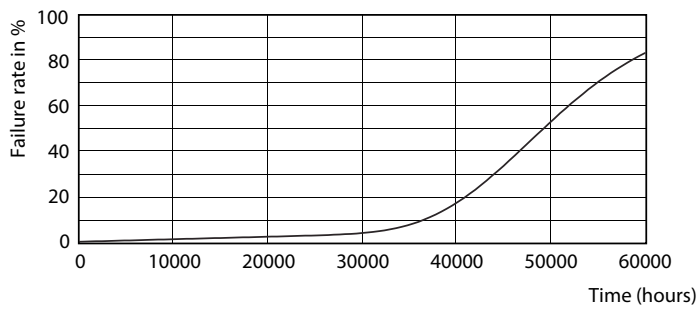

Product data

General Information

Cap base	G5 [G5]
EU RoHS compliant	Yes
Nominal lifetime (nom.)	50000 h
Switching cycle	50,000X

Light Technical

Colour Code	830 [CCT of 3,000 K]
Beam Angle (Nom)	200 °
Luminous flux (nom.)	2300 lm
Colour designation	White (WH)
Correlated Colour Temperature (Nom)	3000 K
Luminous efficacy (rated) (nom.)	139.00 lm/W
Colour consistency	<6
Colour rendering index (nom.)	83
LLMF at end of nominal lifetime (nom.)	70 %

LEDtube 600mm 8W G5 830 1000lm

MASTER LEDtube InstantFit HF T5

Photometric data

Lifetime

LEDtube 600mm 8W G5 830 1000lm

LEDtube 600mm 8W G5 830 1000lm

LEDtube 600mm 8W G5 830 1000lm

LEDtube 600mm 8W G5 830 1000lm