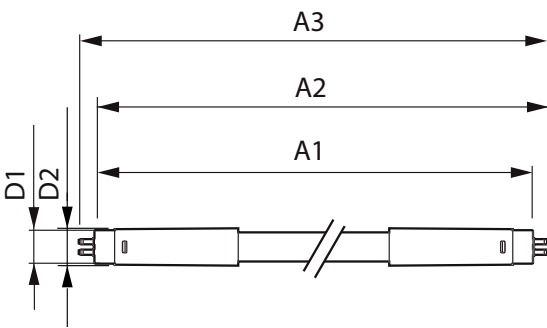

Product data

General Information

Cap base	G5 [G5]
EU RoHS compliant	Yes
Nominal lifetime (nom.)	50000 h
Switching cycle	50,000X

Light Technical

Colour Code	830 [CCT of 3,000 K]
Beam Angle (Nom)	200 °
Luminous flux (nom.)	2300 lm
Colour designation	White (WH)
Correlated Colour Temperature (Nom)	3000 K
Luminous efficacy (rated) (nom.)	139.00 lm/W
Colour consistency	<6
Colour rendering index (nom.)	83
LLMF at end of nominal lifetime (nom.)	70 %

Mechanical and Housing

Bulb material	Glass
Product length	1200 mm

Approval and Application

Energy efficiency label (EEL)	A+
Energy-saving product	Yes
Approval marks	CE marking RoHS compliance KEMA Keur certificate
Energy consumption kWh/1,000 hours	20 kWh

Dimensional drawing

TLED 1200mm 230V14W-28W 2100lm 160D 300

Product	D1	D2	A1	A2	A3
Master LEDtube HF 1200mm HE 16.5W 830 T5	15.5 mm	18.8 mm	1149 mm	1156.1 mm	1163.2 mm

Photometric data

LEDtube 1200mm 16-5W G5 830 2300lm