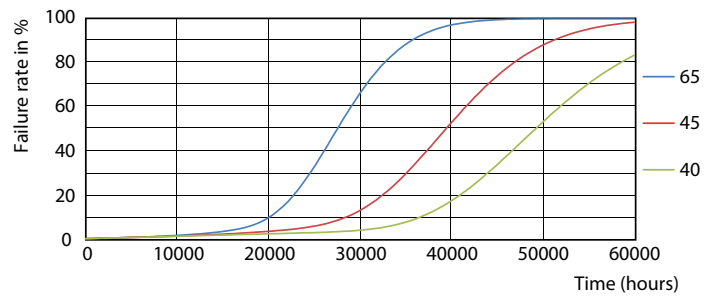

Product data

General Information

Cap base	G5 [G5]
EU RoHS compliant	Yes
Nominal lifetime (nom.)	50000 h
Switching cycle	50,000X

Light Technical

Colour Code	830 [CCT of 3,000 K]
Beam Angle (Nom)	200 °
Luminous flux (nom.)	2300 lm
Colour designation	White (WH)
Correlated Colour Temperature (Nom)	3000 K
Luminous efficacy (rated) (nom.)	139.00 lm/W
Colour consistency	<6
Colour rendering index (nom.)	83
LLMF at end of nominal lifetime (nom.)	70 %

LEDtube 600mm 8W G5 830 1000lm

MASTER LEDtube InstantFit HF T5

Photometric data

Lifetime

LEDtube 600mm 8W G5 830 1000lm

LEDtube 600mm 8W G5 830 1000lm

LEDtube 600mm 8W G5 830 1000lm

LEDtube 600mm 8W G5 830 1000lm