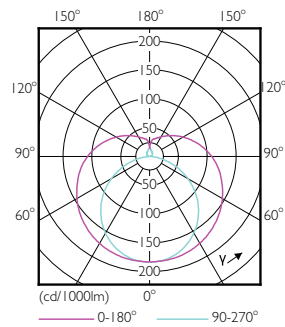

Product data

General Information

Cap base	G5 [G5]
EU RoHS compliant	Yes
Nominal lifetime (nom.)	50000 h
Switching cycle	50,000X

Light Technical

Colour Code	830 [CCT of 3,000 K]
Beam Angle (Nom)	200 °
Luminous flux (nom.)	2300 lm
Colour designation	White (WH)
Correlated Colour Temperature (Nom)	3000 K
Luminous efficacy (rated) (nom.)	139.00 lm/W
Colour consistency	<6
Colour rendering index (nom.)	83
LLMF at end of nominal lifetime (nom.)	70 %

Mechanical and Housing

Bulb material	Glass
Product length	1200 mm

Approval and Application

Energy efficiency label (EEL)	A+
Energy-saving product	Yes
Approval marks	CE marking RoHS compliance KEMA Keur certificate
Energy consumption kWh/1,000 hours	20 kWh

Dimensional drawing

TLED 1200mm 230V14W-28W 2100lm 160D 300

Product	D1	D2	A1	A2	A3
Master LEDtube HF 1200mm HE 16.5W 830 T5	15.5 mm	18.8 mm	1149 mm	1156.1 mm	1163.2 mm

Photometric data

LEDtube 1200mm 16-5W G5 830 2300lm