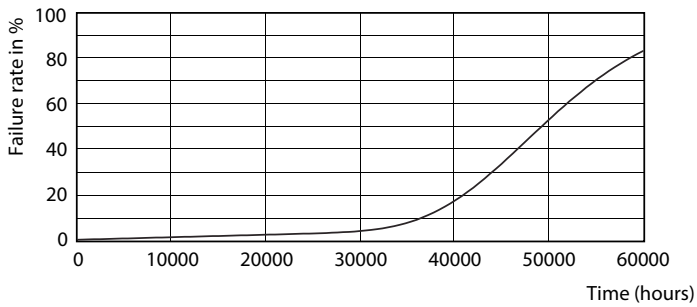

Product data

General Information		Power (Rated) (Nom)	
Cap base	G5 [G5]		20 W
EU RoHS compliant	Yes	Lamp current (max.)	350 mA
Nominal lifetime (nom.)	50000 h	Lamp current (min.)	150 mA
Switching cycle	50,000X	Starting time (nom.)	0.5 s
		Warm-up time to 60% light (nom.)	0.5 s
		Power factor (nom.)	0.9
		Voltage (Nom)	120-160 V
Light Technical		Temperature	
Colour Code	865 [CCT of 6,500 K]	T-ambient (max.)	45 °C
Beam Angle (Nom)	200 °	T-ambient (min.)	-20 °C
Luminous flux (nom.)	3000 lm	T storage (max.)	65 °C
Colour designation	Cool Daylight	T storage (min.)	-40 °C
Correlated Colour Temperature (Nom)	6500 K	T-Case maximum (nom.)	65 °C
Luminous efficacy (rated) (nom.)	150.00 lm/W		
Colour consistency	<6	Controls and Dimming	
Colour rendering index (nom.)	83	Dimmable	No
LLMF at end of nominal lifetime (nom.)	70 %		
Operating and Electrical			
Input frequency	35000-70000 Hz		

LEDtube 1500mm 20W G5 865 3000lm

MASTER LEDtube InstantFit HF T5

Photometric data

LEDtube 600mm 8W G5 830 1000lm

Lifetime

LEDtube 600mm 8W G5 830 1000lm

LEDtube 600mm 8W G5 830 1000lm

LEDtube 600mm 8W G5 830 1000lm