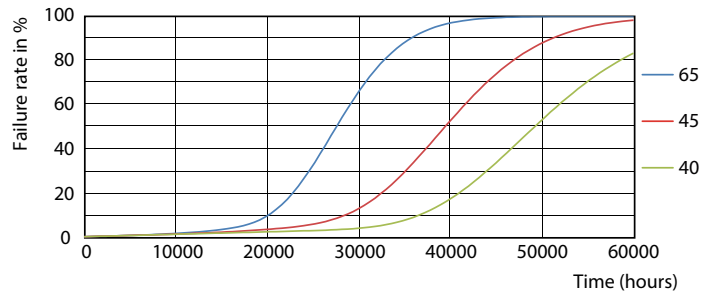

Product data

General Information		Power (Rated) (Nom)	
Cap base	G5 [G5]		20 W
EU RoHS compliant	Yes	Lamp current (max.)	350 mA
Nominal lifetime (nom.)	50000 h	Lamp current (min.)	150 mA
Switching cycle	50,000X	Starting time (nom.)	0.5 s
		Warm-up time to 60% light (nom.)	0.5 s
		Power factor (nom.)	0.9
		Voltage (Nom)	120-160 V
Light Technical		Temperature	
Colour Code	865 [CCT of 6,500 K]	T-ambient (max.)	45 °C
Beam Angle (Nom)	200 °	T-ambient (min.)	-20 °C
Luminous flux (nom.)	3000 lm	T storage (max.)	65 °C
Colour designation	Cool Daylight	T storage (min.)	-40 °C
Correlated Colour Temperature (Nom)	6500 K	T-Case maximum (nom.)	65 °C
Luminous efficacy (rated) (nom.)	150.00 lm/W		
Colour consistency	<6	Controls and Dimming	
Colour rendering index (nom.)	83	Dimmable	No
LLMF at end of nominal lifetime (nom.)	70 %		
Operating and Electrical			
Input frequency	35000-70000 Hz		

LEDtube 1500mm 20W G5 865 3000lm

MASTER LEDtube InstantFit HF T5

Photometric data

LEDtube 600mm 8W G5 830 1000lm

Lifetime

LEDtube 600mm 8W G5 830 1000lm

LEDtube 600mm 8W G5 830 1000lm

LEDtube 600mm 8W G5 830 1000lm