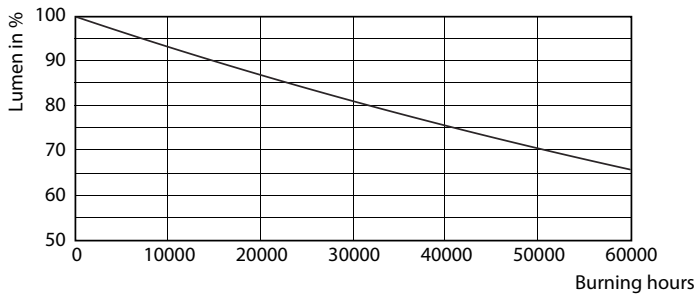

Product data

General Information		Power (Rated) (Nom)	
Cap base	G5 [G5]		20 W
EU RoHS compliant	Yes	Lamp current (max.)	350 mA
Nominal lifetime (nom.)	50000 h	Lamp current (min.)	150 mA
Switching cycle	50,000X	Starting time (nom.)	0.5 s
		Warm-up time to 60% light (nom.)	0.5 s
		Power factor (nom.)	0.9
		Voltage (Nom)	120-160 V
Light Technical		Temperature	
Colour Code	865 [CCT of 6,500 K]	T-ambient (max.)	45 °C
Beam Angle (Nom)	200 °	T-ambient (min.)	-20 °C
Luminous flux (nom.)	3000 lm	T storage (max.)	65 °C
Colour designation	Cool Daylight	T storage (min.)	-40 °C
Correlated Colour Temperature (Nom)	6500 K	T-Case maximum (nom.)	65 °C
Luminous efficacy (rated) (nom.)	150.00 lm/W		
Colour consistency	<6	Controls and Dimming	
Colour rendering index (nom.)	83	Dimmable	No
LLMF at end of nominal lifetime (nom.)	70 %		
Operating and Electrical			
Input frequency	35000-70000 Hz		

LEDtube 1500mm 20W G5 865 3000lm

MASTER LEDtube InstantFit HF T5

Photometric data

LEDtube 600mm 8W G5 830 1000lm

Lifetime

LEDtube 600mm 8W G5 830 1000lm

LEDtube 600mm 8W G5 830 1000lm

LEDtube 600mm 8W G5 830 1000lm