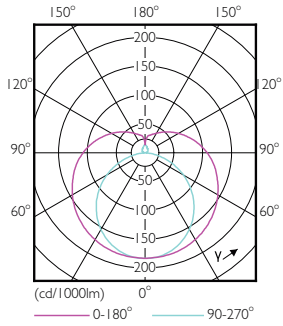

Product data

General Information		Power (Rated) (Nom)	
Cap base	G5 [G5]		20 W
EU RoHS compliant	Yes	Lamp current (max.)	350 mA
Nominal lifetime (nom.)	50000 h	Lamp current (min.)	150 mA
Switching cycle	50,000X	Starting time (nom.)	0.5 s
		Warm-up time to 60% light (nom.)	0.5 s
		Power factor (nom.)	0.9
		Voltage (Nom)	120-160 V
Light Technical		Temperature	
Colour Code	865 [CCT of 6,500 K]	T-ambient (max.)	45 °C
Beam Angle (Nom)	200 °	T-ambient (min.)	-20 °C
Luminous flux (nom.)	3000 lm	T storage (max.)	65 °C
Colour designation	Cool Daylight	T storage (min.)	-40 °C
Correlated Colour Temperature (Nom)	6500 K	T-Case maximum (nom.)	65 °C
Luminous efficacy (rated) (nom.)	150.00 lm/W		
Colour consistency	<6	Controls and Dimming	
Colour rendering index (nom.)	83	Dimmable	No
LLMF at end of nominal lifetime (nom.)	70 %		
Operating and Electrical			
Input frequency	35000-70000 Hz		

Dimensional drawing

TLED 1500mm 230V17W-35W 2600lm 160D 650

Product	D1	D2	A1	A2	A3
Master LEDtube HF 1500mm HE 20W 865 T5	15.5 mm	18.8 mm	1449 mm	1456.1 mm	1463.2 mm

Photometric data

LEDtube 1500mm 20W G5 865 3000lm

LEDtube 1500mm 20W G5 865 3000lm

MASTER LEDtube InstantFit HF T5

Photometric data

LEDtube 600mm 8W G5 830 1000lm

Lifetime

LEDtube 600mm 8W G5 830 1000lm

LEDtube 600mm 8W G5 830 1000lm

LEDtube 600mm 8W G5 830 1000lm