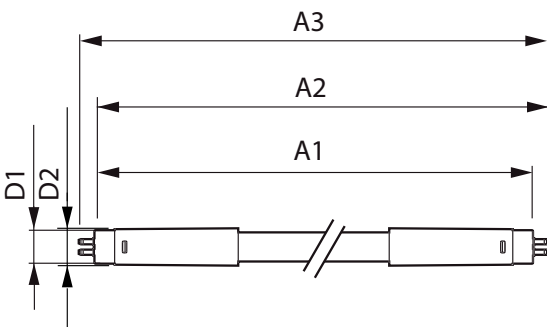

Product data

General Information		Power (Rated) (Nom)	
Cap base	G5 [G5]		20 W
EU RoHS compliant	Yes	Lamp current (max.)	350 mA
Nominal lifetime (nom.)	50000 h	Lamp current (min.)	150 mA
Switching cycle	50,000X	Starting time (nom.)	0.5 s
		Warm-up time to 60% light (nom.)	0.5 s
		Power factor (nom.)	0.9
		Voltage (Nom)	120-160 V
Light Technical		Temperature	
Colour Code	865 [CCT of 6,500 K]	T-ambient (max.)	45 °C
Beam Angle (Nom)	200 °	T-ambient (min.)	-20 °C
Luminous flux (nom.)	3000 lm	T storage (max.)	65 °C
Colour designation	Cool Daylight	T storage (min.)	-40 °C
Correlated Colour Temperature (Nom)	6500 K	T-Case maximum (nom.)	65 °C
Luminous efficacy (rated) (nom.)	150.00 lm/W		
Colour consistency	<6	Controls and Dimming	
Colour rendering index (nom.)	83	Dimmable	No
LLMF at end of nominal lifetime (nom.)	70 %		
Operating and Electrical			
Input frequency	35000-70000 Hz		

MASTER LEDtube InstantFit HF T5

Mechanical and Housing

Bulb material	Glass
Product length	1500 mm

Approval and Application

Energy efficiency label (EEL)	A++
Energy-saving product	Yes
Approval marks	CE marking RoHS compliance KEMA Keur certificate
Energy consumption kWh/1,000 hours	24 kWh

Product Data

Full product code	871869674339300
Order product name	Master LEDtube HF 1500mm HE 20W 865 T5
EAN/UPC – product	8718696743393
Order code	74339300
SAP numerator – quantity per pack	1
Numerator – packs per outer box	10
SAP material	929001391502
SAP net weight (piece)	0.200 kg

Dimensional drawing

TLED 1500mm 230V17W-35W 2600lm 160D 650

Product	D1	D2	A1	A2	A3
Master LEDtube HF 1500mm HE 20W 865 T5	15.5 mm	18.8 mm	1449 mm	1456.1 mm	1463.2 mm

Photometric data

LEDtube 1500mm 20W G5 865 3000lm