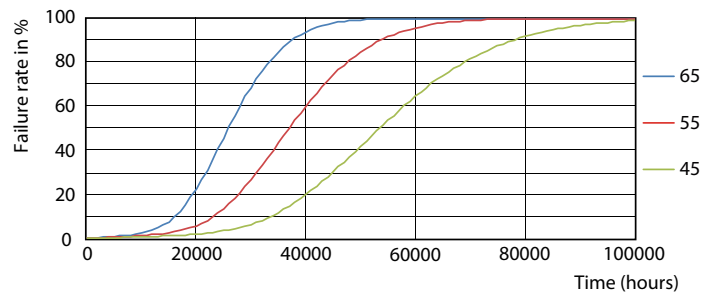

16-5W G13 865 6500K

16-5W G13 830 3000K

MasterConnect LEDtube EM/Mains T8

Photometric data

16-5W G13

Lifetime

16-5W G13

16-5W G13