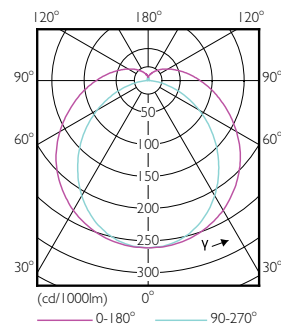

16-5W G13 830 3000K