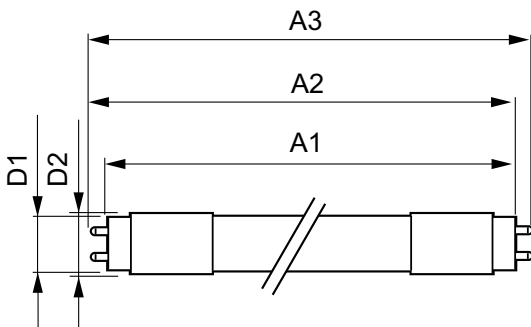

Product data

General Information	
Cap base	G13 [Medium Bi-Pin Fluorescent]
EU RoHS compliant	Yes
Nominal lifetime (nom.)	50000 h
Switching cycle	200,000X
Light Technical	
Colour Code	865 [CCT of 6,500 K]
Beam Angle (Nom)	160 °
Luminous flux (nom.)	2500 lm
Colour designation	Cool Daylight
Correlated Colour Temperature (Nom)	6500 K
Luminous efficacy (rated) (nom.)	151.52 lm/W
Colour consistency	<6
Colour rendering index (nom.)	83
LLMF at end of nominal lifetime (nom.)	70 %

MasterConnect LEDtube EM/Mains T8

Controls and Dimming

Dimmable Wireless Dim

Mechanical and Housing

Product length 1200 mm

Approval and Application

Energy efficiency label (EEL) A++

Energy-saving product Yes

Approval marks CE marking RoHS compliance KEMA Keur certificate

Energy consumption kWh/1,000 hours 17 kWh

Product Data

Full product code	871869677346800
Order product name	MASTERConnect LEDtube IA 1200mm UO 16.5W865 T8
EAN/UPC – product	8718696773468
Order code	77346800
Numerator – quantity per pack	1
Numerator – packs per outer box	10
SAP material	929001813902
SAP net weight (piece)	0.251 kg

Dimensional drawing

TLED 1200mm 16.5W 2500lm 6500K G13 D

Product	D1	D2	A1	A2	A3
MASTERConnect LEDtube	25.7	28 mm	1199.4	1205.3	1212.4
IA 1200mm UO 16.5W865 T8	mm		mm	mm	mm

Photometric data

Celux Prosimera 4.5 Philips Lighting B.V. Page 1/7