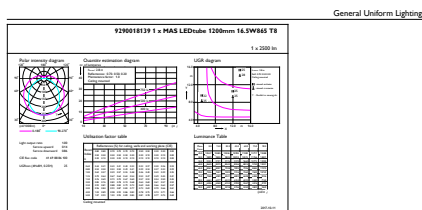

Approval marks CE marking RoHS compliance KEMA Keur certificate

Energy consumption kWh/1,000 hours 17 kWh

Product Data

Full product code	871869677346800
Order product name	MASTERConnect LEDtube IA 1200mm UO 16.5W865 T8
EAN/UPC – product	8718696773468
Order code	77346800
Numerator – quantity per pack	1
Numerator – packs per outer box	10
SAP material	929001813902
SAP net weight (piece)	0.251 kg

Dimensional drawing

TLED 1200mm 16.5W 2500lm 6500K G13 D

Product	D1	D2	A1	A2	A3
MASTERConnect LEDtube	25.7	28 mm	1199.4	1205.3	1212.4
IA 1200mm UO 16.5W865 T8	mm		mm	mm	mm

Photometric data

Celux Prosimera 4.5 Philips Lighting B.V. Page 1/7