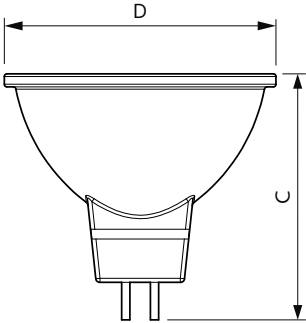

Product data

General Information	
Cap base	GU5.3 [GU5.3]
EU RoHS compliant	Yes
Nominal lifetime (nom.)	10000 h
Switching cycle	50,000X
Technical type	5-50W

Light Technical	
Colour Code	727 [CCT of 2,700 K]
Beam Angle (Nom)	120 °
Luminous flux (nom.)	400 lm
Colour designation	Warm White (WW)
Correlated Colour Temperature (Nom)	2700 K
Luminous efficacy (rated) (nom.)	80.00 lm/W
Colour consistency	<6
Colour rendering index (nom.)	70
LLMF at end of nominal lifetime (nom.)	70 %

Numerator – packs per outer box	10
SAP material	929001844508
SAP net weight (piece)	0.038 kg

Dimensional drawing

MR16 12V 5.2W-50W 400lm 120D 2700K GU5.3

Product	D	C
LED spot 5-50W 120D 2700K 220V	50.5 mm	46.5 mm