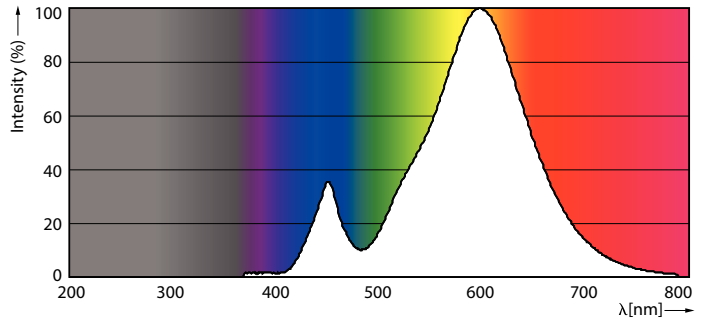

LEDspot ESS 50W GU5.3 MR16 827 12D ND RCA