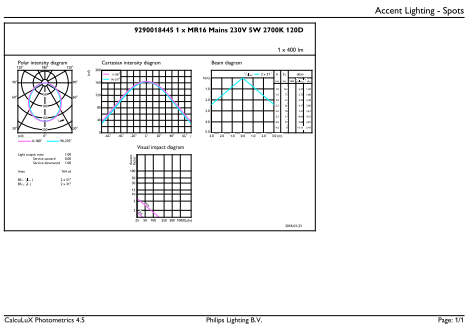

Photometric data

LEDspot ESS 50W GU5.3 MR16 827 12D ND RCA