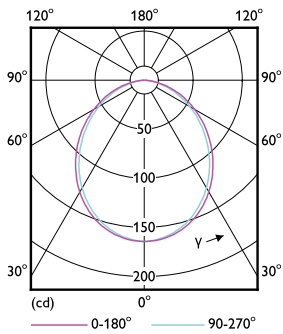

LEDspot ESS 50W GU5.3 MR16 827 12D ND RCA