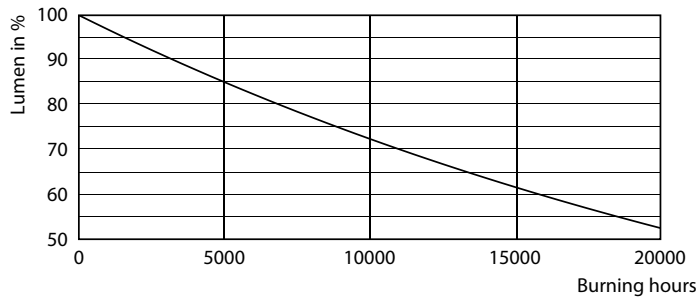

Essential LEDspot MR16

Lifetime

LEDspot ESS 50W GU5.3 MR16 827 12D ND RCA

LEDspot ESS 50W GU5.3 MR16 827 12D ND RCA