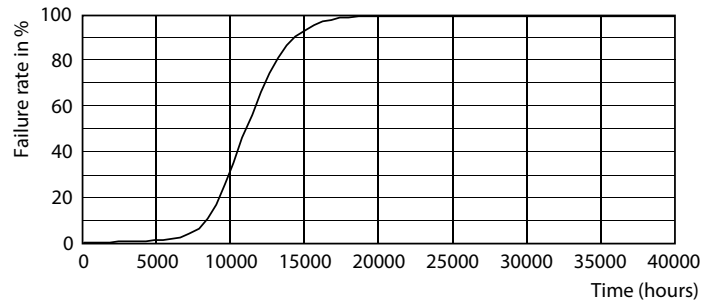

Essential LEDspot MR16

Lifetime

LEDspot ESS 50W GU5.3 MR16 827 12D ND RCA

LEDspot ESS 50W GU5.3 MR16 827 12D ND RCA