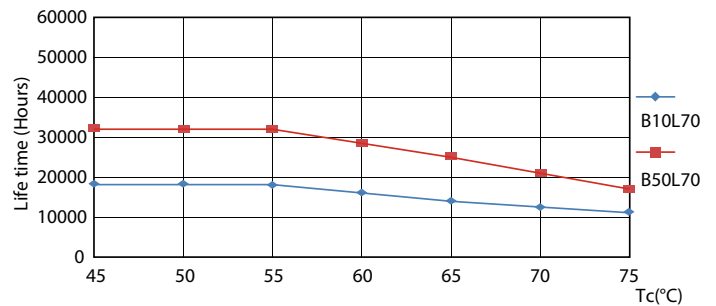

Warnings and Safety

• -

Product data

General Information		Operating and Electrical	
Cap base	G13 [Medium Bi-Pin Fluorescent]	Input frequency	50 to 60 Hz
EU RoHS compliant	Yes	Power (Rated) (Nom)	18 W
Nominal lifetime (nom.)	30000 h	Starting time (nom.)	0.5 s
Switching cycle	200,000X	Warm-up time to 60% light (nom.)	0.5 s
Light Technical		Power factor (nom.)	0.9
Colour Code	841 [CCT of 4100K (841)]	Voltage (Nom)	220-240 V
Beam Angle (Nom)	240 °	Temperature	
Luminous flux (nom.)	2000 lm	T-ambient (max.)	45 °C
Colour designation	Cool White (CW)	T-ambient (min.)	-20 °C
Correlated Colour Temperature (Nom)	4000 K	T storage (max.)	65 °C
Luminous efficacy (rated) (nom.)	111.00 lm/W	T storage (min.)	-40 °C
Colour consistency	<6	T-Case maximum (nom.)	50 °C
Color rendering index (nom.)	80	Controls and Dimming	
LLMF at end of nominal lifetime (nom.)	70 %	Dimmable	No

CorePro LEDtube EM/Mains

Mechanical and Housing

Bulb material	Glass
Product length	1200 mm
Approval and Application	
Energy efficiency label (EEL)	A+
Energy-saving product	Yes
Approval marks	CE marking RoHS compliance KEMA Keur certificate
Energy consumption kWh/1,000 hours	18 kWh

CorePro LEDtube EM/Mains

Photometric data

18W G13

Lifetime

18W G13

18W G13

18W G13

18W G13