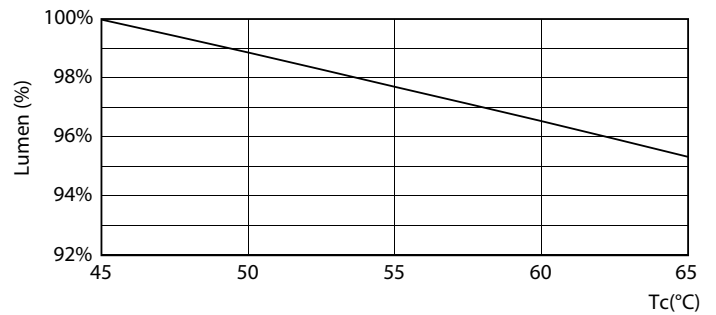

CorePro LEDtube EM/Mains

Mechanical and Housing

Bulb material	Glass
Product length	1200 mm
Approval and Application	
Energy efficiency label (EEL)	A+
Energy-saving product	Yes
Approval marks	CE marking RoHS compliance KEMA Keur certificate
Energy consumption kWh/1,000 hours	18 kWh

CorePro LEDtube EM/Mains

Photometric data

18W G13

Lifetime

18W G13

18W G13

18W G13

18W G13