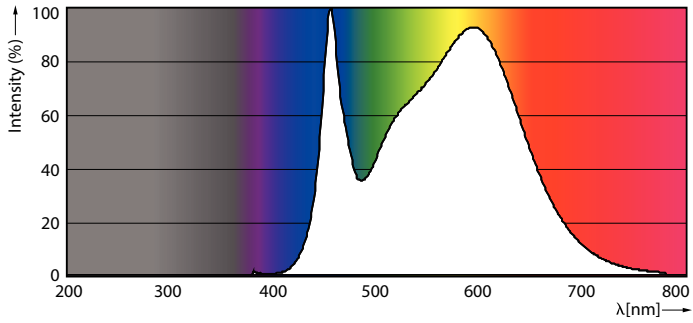

CorePro LEDtube EM/Mains

Photometric data