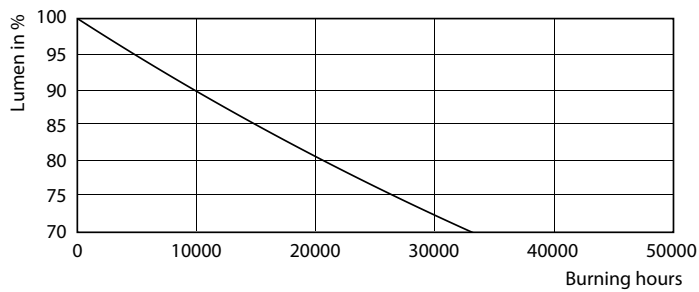

Lifetime

18W G13