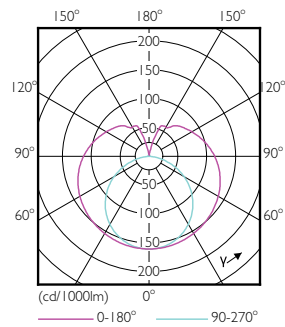

Warnings and Safety

• -

Product data

General Information		Operating and Electrical	
Cap base	G13 [Medium Bi-Pin Fluorescent]	Input frequency	50 to 60 Hz
EU RoHS compliant	Yes	Power (Rated) (Nom)	18 W
Nominal lifetime (nom.)	30000 h	Starting time (nom.)	0.5 s
Switching cycle	200,000X	Warm-up time to 60% light (nom.)	0.5 s
Light Technical		Power factor (nom.)	0.9
Colour Code	841 [CCT of 4100K (841)]	Voltage (Nom)	220-240 V
Beam Angle (Nom)	240 °	Temperature	
Luminous flux (nom.)	2000 lm	T-ambient (max.)	45 °C
Colour designation	Cool White (CW)	T-ambient (min.)	-20 °C
Correlated Colour Temperature (Nom)	4000 K	T storage (max.)	65 °C
Luminous efficacy (rated) (nom.)	111.00 lm/W	T storage (min.)	-40 °C
Colour consistency	<6	T-Case maximum (nom.)	50 °C
Color rendering index (nom.)	80	Controls and Dimming	
LLMF at end of nominal lifetime (nom.)	70 %	Dimmable	No

CorePro LEDtube EM/Mains

Mechanical and Housing

Bulb material	Glass
Product length	1200 mm
Approval and Application	
Energy efficiency label (EEL)	A+
Energy-saving product	Yes
Approval marks	CE marking RoHS compliance KEMA Keur certificate
Energy consumption kWh/1,000 hours	18 kWh

Dimensional drawing

A3

Product	D1	D2	A1	A2	A3
CorePro LEDtube 1200mm HO 18W 840 T8	25.7 mm	28 mm	1198 mm	1205 mm	1212 mm

TLED 1200mm 18W-36W 2000lm 240D 4000K

Photometric data

18W G13 840 4000K

18W G13 840 4000K