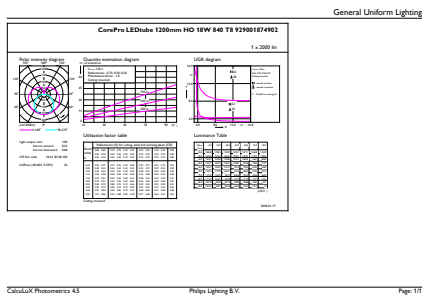

Warnings and Safety

• -

Product data

General Information		Operating and Electrical	
Cap base	G13 [Medium Bi-Pin Fluorescent]	Input frequency	50 to 60 Hz
EU RoHS compliant	Yes	Power (Rated) (Nom)	18 W
Nominal lifetime (nom.)	30000 h	Starting time (nom.)	0.5 s
Switching cycle	200,000X	Warm-up time to 60% light (nom.)	0.5 s
Light Technical		Power factor (nom.)	0.9
Colour Code	841 [CCT of 4100K (841)]	Voltage (Nom)	220-240 V
Beam Angle (Nom)	240 °	Temperature	
Luminous flux (nom.)	2000 lm	T-ambient (max.)	45 °C
Colour designation	Cool White (CW)	T-ambient (min.)	-20 °C
Correlated Colour Temperature (Nom)	4000 K	T storage (max.)	65 °C
Luminous efficacy (rated) (nom.)	111.00 lm/W	T storage (min.)	-40 °C
Colour consistency	<6	T-Case maximum (nom.)	50 °C
Color rendering index (nom.)	80	Controls and Dimming	
LLMF at end of nominal lifetime (nom.)	70 %	Dimmable	No

CorePro LEDtube EM/Mains

Mechanical and Housing

Bulb material	Glass
Product length	1200 mm
Approval and Application	
Energy efficiency label (EEL)	A+
Energy-saving product	Yes
Approval marks	CE marking RoHS compliance KEMA Keur certificate
Energy consumption kWh/1,000 hours	18 kWh

Product Data

Full product code	871869680613500
Order product name	CorePro LEDtube 1200mm HO 18W 840 T8
EAN/UPC – product	8718696806135
Order code	80613500
SAP numerator – quantity per pack	1
SAP numerator – packs per outer box	10
Material no. (12 NC)	929001874902
SAP net weight (piece)	0.215 kg

Dimensional drawing

A3

Product	D1	D2	A1	A2	A3
CorePro LEDtube 1200mm HO 18W 840 T8	25.7 mm	28 mm	1198 mm	1205 mm	1212 mm

TLED 1200mm 18W-36W 2000lm 240D 4000K

Photometric data

18W G13 840 4000K

18W G13 840 4000K