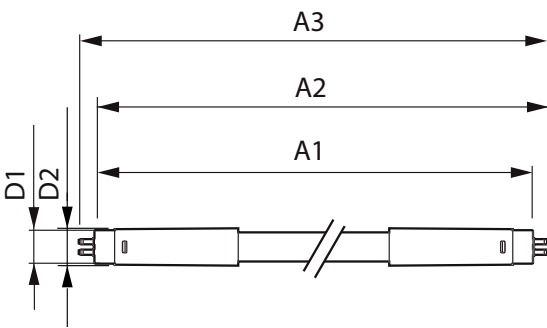

MASTER LEDtube Mains T5

Mechanical and Housing

Bulb material	Glass
Product length	1500 mm

Approval and Application

Energy efficiency label (EEL)	A++
Energy-saving product	Yes
Approval marks	CE marking RoHS compliance KEMA Keur certificate
Energy consumption kWh/1,000 hours	26 kWh

Product Data

Full product code	871869681929600
Order product name	MASTER LEDtube 1500mm HO 26W 830 T5
EAN/UPC – product	8718696819296
Order code	81929600
SAP numerator – quantity per pack	1
Numerator – packs per outer box	10
SAP material	929001908802
SAP net weight (piece)	0.285 kg

Dimensional drawing

TLED 1500mm 26W-54W 3800lm 200D 3000K G5

Product	D1	D2	A1	A2	A3
MASTER LEDtube 1500mm HO 26W 830 T5	15 mm	16.9 mm	1449 mm	1456.1 mm	1463.2 mm