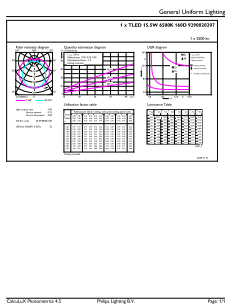

# MASTER LEDtube EM/Mains

T-Case maximum (nom.)	55 °C
<b>Controls and Dimming</b>	
Dimmable	No
<b>Mechanical and Housing</b>	
Bulb material	Plastic
Product length	1200 mm
<b>Approval and Application</b>	
Energy efficiency label (EEL)	A++
Energy-saving product	Yes
Approval marks	RoHS compliance CE marking KEMA Keur certificate

Energy consumption kWh/1,000 hours	16 kWh
<b>Product Data</b>	
Full product code	871869964725400
Order product name	MASTER LEDtube 1200mm UO 15.5W 865 T8
EAN/UPC – product	8718699647254
Order code	64725400
Numerator – quantity per pack	1
Numerator – packs per outer box	10
SAP material	929002020702
SAP net weight (piece)	0.251 kg

## Photometric data

TLED\_4ft\_220-240V\_15.5-36W2500lm\_6500K\_G13

TLED\_4ft\_220-240V15.5-36W\_G13-LDD

## Photometric data

TLED\_4ft\_220-240V\_15.5-36W2500lm\_6500K\_G13