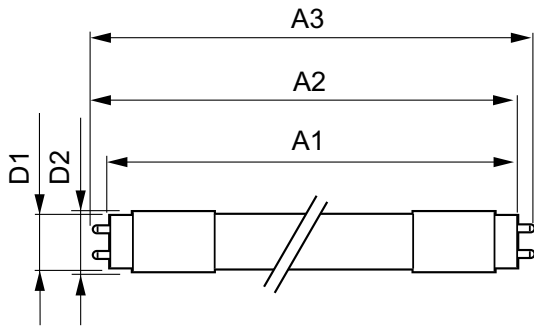

MASTER LEDtube EM/Mains

T-Case maximum (nom.)	55 °C
Controls and Dimming	
Dimmable	No
Mechanical and Housing	
Bulb material	Plastic
Product length	1200 mm
Approval and Application	
Energy efficiency label (EEL)	A++
Energy-saving product	Yes
Approval marks	RoHS compliance CE marking KEMA Keur certificate

Energy consumption kWh/1,000 hours	16 kWh
Product Data	
Full product code	871869964725400
Order product name	MASTER LEDtube 1200mm UO 15.5W 865 T8
EAN/UPC – product	8718699647254
Order code	64725400
Numerator – quantity per pack	1
Numerator – packs per outer box	10
SAP material	929002020702
SAP net weight (piece)	0.251 kg

Dimensional drawing

TLED 4ft 220-240V 15.5-36W2500lm6500KG13

Product	D1	D2	A1	A2	A3
MASTER LEDtube 1200mm UO 15.5W 865 T8	25.8 mm	28 mm	1198.2 mm	1205.3 mm	1212.4 mm