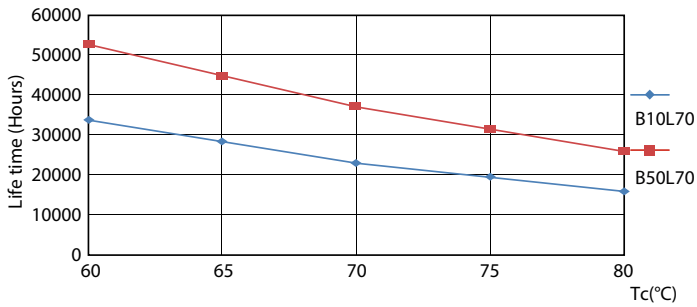

Product data

General Information		Lamp current (max.)	
Cap base	G13 [Medium Bi-Pin Fluorescent]		38 mA
EU RoHS compliant	Yes	Lamp current (min.)	34 mA
Nominal lifetime (nom.)	50000 h	Starting time (nom.)	0.5 s
Switching cycle	200,000X	Warm-up time to 60% light (nom.)	0.5 s
		Power factor (nom.)	0.9
		Voltage (Nom)	220-240 V
Light Technical		Temperature	
Colour Code	830 [CCT of 3,000 K]	T-ambient (max.)	45 °C
Beam Angle (Nom)	240 °	T-ambient (min.)	-20 °C
Luminous flux (nom.)	1000 lm	T storage (max.)	65 °C
Colour designation	White (WH)	T storage (min.)	-40 °C
Correlated Colour Temperature (Nom)	3000 K	T-Case maximum (nom.)	50 °C
Luminous efficacy (rated) (nom.)	125.00 lm/W		
Colour consistency	<6	Controls and Dimming	
Colour rendering index (nom.)	83	Dimmable	No
LLMF at end of nominal lifetime (nom.)	70 %	Mechanical and Housing	
Operating and Electrical		Bulb material	Glass
Input frequency	50 to 60 Hz		
Power (Rated) (Nom)	8 W		

LEDtube 220-240V G13

Master Value LEDtube T8

Photometric data

LEDtube 220-240V G13 3000k

Lifetime

LEDtube 220-240V G13

LEDtube 220-240V G13

LEDtube 220-240V G13 LifetimeVsTc