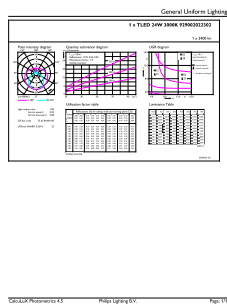

Product data

General Information		Lamp current (max.)	
Cap base	G13 [Medium Bi-Pin Fluorescent]		38 mA
EU RoHS compliant	Yes	Lamp current (min.)	34 mA
Nominal lifetime (nom.)	50000 h	Starting time (nom.)	0.5 s
Switching cycle	200,000X	Warm-up time to 60% light (nom.)	0.5 s
		Power factor (nom.)	0.9
		Voltage (Nom)	220-240 V
Light Technical		Temperature	
Colour Code	830 [CCT of 3,000 K]	T-ambient (max.)	45 °C
Beam Angle (Nom)	240 °	T-ambient (min.)	-20 °C
Luminous flux (nom.)	1000 lm	T storage (max.)	65 °C
Colour designation	White (WH)	T storage (min.)	-40 °C
Correlated Colour Temperature (Nom)	3000 K	T-Case maximum (nom.)	50 °C
Luminous efficacy (rated) (nom.)	125.00 lm/W		
Colour consistency	<6	Controls and Dimming	
Colour rendering index (nom.)	83	Dimmable	No
LLMF at end of nominal lifetime (nom.)	70 %	Mechanical and Housing	
Operating and Electrical		Bulb material	Glass
Input frequency	50 to 60 Hz		
Power (Rated) (Nom)	8 W		

Master Value LEDtube T8

Product length	600 mm
Approval and Application	
Energy efficiency label (EEL)	A++
Energy-saving product	Yes
Approval marks	RoHS compliance CE marking KEMA Keur certificate
Energy consumption kWh/1,000 hours	8 kWh
Product Data	
Full product code	871869964679000

Order product name	MASTER LEDtube VLE 600mm HO 8W 830 T8
EAN/UPC – product	8718699646790
Order code	64679000
Numerator – quantity per pack	1
Numerator – packs per outer box	10
SAP material	929002021102
SAP net weight (piece)	0.120 kg

Dimensional drawing

Product	D1	D2	A1	A2	A3
MASTER LEDtube VLE 600mm HO 8W 830 T8	25.8 mm	28 mm	588.5 mm	595.5 mm	602.5 mm

TLED 2ft 220-240V 8-18W 1000lm 3000K G13

Photometric data

LEDtube 220-240V G13 2ft 1000lm 3000K