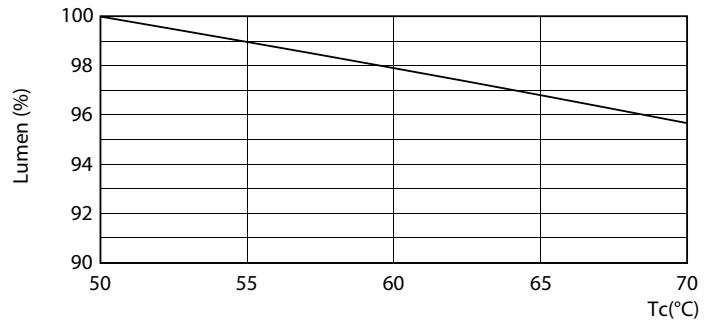

LEDtube 220-240V G13

LEDtube 220-240V G13 2ft LumenVsTc