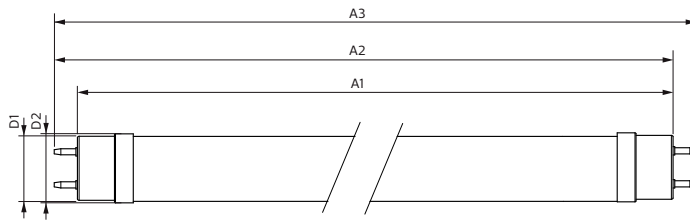

Product data

General Information		Lamp current (max.)	
Cap base	G13 [Medium Bi-Pin Fluorescent]		38 mA
EU RoHS compliant	Yes	Lamp current (min.)	34 mA
Nominal lifetime (nom.)	50000 h	Starting time (nom.)	0.5 s
Switching cycle	200,000X	Warm-up time to 60% light (nom.)	0.5 s
		Power factor (nom.)	0.9
		Voltage (Nom)	220-240 V
Light Technical		Temperature	
Colour Code	830 [CCT of 3,000 K]	T-ambient (max.)	45 °C
Beam Angle (Nom)	240 °	T-ambient (min.)	-20 °C
Luminous flux (nom.)	1000 lm	T storage (max.)	65 °C
Colour designation	White (WH)	T storage (min.)	-40 °C
Correlated Colour Temperature (Nom)	3000 K	T-Case maximum (nom.)	50 °C
Luminous efficacy (rated) (nom.)	125.00 lm/W		
Colour consistency	<6	Controls and Dimming	
Colour rendering index (nom.)	83	Dimmable	No
LLMF at end of nominal lifetime (nom.)	70 %	Mechanical and Housing	
Operating and Electrical		Bulb material	Glass
Input frequency	50 to 60 Hz		
Power (Rated) (Nom)	8 W		

Master Value LEDtube T8

Product length	600 mm
Approval and Application	
Energy efficiency label (EEL)	A++
Energy-saving product	Yes
Approval marks	RoHS compliance CE marking KEMA Keur certificate
Energy consumption kWh/1,000 hours	8 kWh
Product Data	
Full product code	871869964679000

Order product name	MASTER LEDtube VLE 600mm HO 8W 830 T8
EAN/UPC – product	8718699646790
Order code	64679000
Numerator – quantity per pack	1
Numerator – packs per outer box	10
SAP material	929002021102
SAP net weight (piece)	0.120 kg

Dimensional drawing

Product	D1	D2	A1	A2	A3
MASTER LEDtube VLE 600mm HO 8W 830 T8	25.8 mm	28 mm	588.5 mm	595.5 mm	602.5 mm

TLED 2ft 220-240V 8-18W 1000lm 3000K G13

Photometric data

LEDtube 220-240V G13 2ft 1000lm 3000K