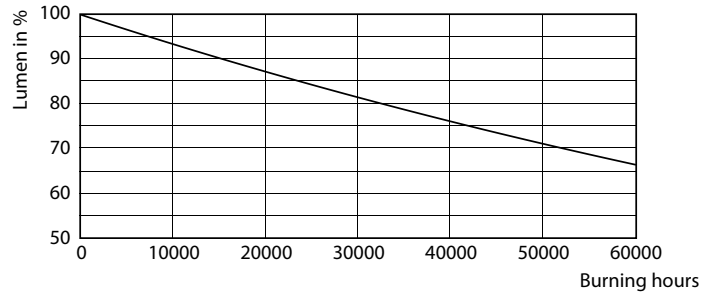

Product data

General Information		Lamp current (max.)	
Cap base	G13 [Medium Bi-Pin Fluorescent]		38 mA
EU RoHS compliant	Yes	Lamp current (min.)	34 mA
Nominal lifetime (nom.)	50000 h	Starting time (nom.)	0.5 s
Switching cycle	200,000X	Warm-up time to 60% light (nom.)	0.5 s
		Power factor (nom.)	0.9
		Voltage (Nom)	220-240 V
Light Technical		Temperature	
Colour Code	830 [CCT of 3,000 K]	T-ambient (max.)	45 °C
Beam Angle (Nom)	240 °	T-ambient (min.)	-20 °C
Luminous flux (nom.)	1000 lm	T storage (max.)	65 °C
Colour designation	White (WH)	T storage (min.)	-40 °C
Correlated Colour Temperature (Nom)	3000 K	T-Case maximum (nom.)	50 °C
Luminous efficacy (rated) (nom.)	125.00 lm/W		
Colour consistency	<6	Controls and Dimming	
Colour rendering index (nom.)	83	Dimmable	No
LLMF at end of nominal lifetime (nom.)	70 %	Mechanical and Housing	
Operating and Electrical		Bulb material	Glass
Input frequency	50 to 60 Hz		
Power (Rated) (Nom)	8 W		

LEDtube 220-240V G13

Master Value LEDtube T8

Photometric data

LEDtube 220-240V G13 3000k

Lifetime

LEDtube 220-240V G13

LEDtube 220-240V G13

LEDtube 220-240V G13 LifetimeVsTc