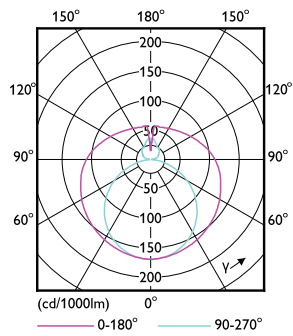

Product data

General Information		Lamp current (max.)	
Cap base	G13 [Medium Bi-Pin Fluorescent]		38 mA
EU RoHS compliant	Yes	Lamp current (min.)	34 mA
Nominal lifetime (nom.)	50000 h	Starting time (nom.)	0.5 s
Switching cycle	200,000X	Warm-up time to 60% light (nom.)	0.5 s
		Power factor (nom.)	0.9
		Voltage (Nom)	220-240 V
Light Technical		Temperature	
Colour Code	830 [CCT of 3,000 K]	T-ambient (max.)	45 °C
Beam Angle (Nom)	240 °	T-ambient (min.)	-20 °C
Luminous flux (nom.)	1000 lm	T storage (max.)	65 °C
Colour designation	White (WH)	T storage (min.)	-40 °C
Correlated Colour Temperature (Nom)	3000 K	T-Case maximum (nom.)	50 °C
Luminous efficacy (rated) (nom.)	125.00 lm/W		
Colour consistency	<6	Controls and Dimming	
Colour rendering index (nom.)	83	Dimmable	No
LLMF at end of nominal lifetime (nom.)	70 %	Mechanical and Housing	
Operating and Electrical		Bulb material	Glass
Input frequency	50 to 60 Hz		
Power (Rated) (Nom)	8 W		

Dimensional drawing

Product	D1	D2	A1	A2	A3
MASTER LEDtube VLE 600mm HO 8W 830 T8	25.8 mm	28 mm	588.5 mm	595.5 mm	602.5 mm

TLED 2ft 220-240V 8-18W 1000lm 3000K G13

Photometric data

LEDtube 220-240V G13 2ft 1000lm 3000K