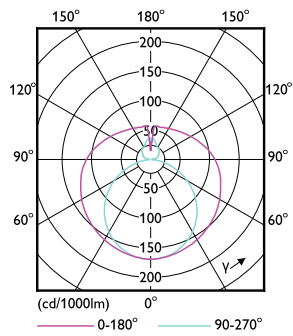

Product data

General Information		Lamp current (max.)	
Cap base	G13 [Medium Bi-Pin Fluorescent]		97 mA
EU RoHS compliant	Yes	Lamp current (min.)	89 mA
Nominal lifetime (nom.)	50000 h	Starting time (nom.)	0.5 s
Switching cycle	200,000X	Warm-up time to 60% light (nom.)	0.5 s
		Power factor (nom.)	0.9
		Voltage (Nom)	220-240 V
Light Technical		Temperature	
Colour Code	830 [CCT of 3,000 K]	T-ambient (max.)	45 °C
Beam Angle (Nom)	240 °	T-ambient (min.)	-20 °C
Luminous flux (nom.)	2900 lm	T storage (max.)	65 °C
Colour designation	White (WH)	T storage (min.)	-40 °C
Correlated Colour Temperature (Nom)	3000 K	T-Case maximum (nom.)	60 °C
Luminous efficacy (rated) (nom.)	141.00 lm/W		
Colour consistency	<6	Controls and Dimming	
Colour rendering index (nom.)	83	Dimmable	No
LLMF at end of nominal lifetime (nom.)	70 %	Mechanical and Housing	
Operating and Electrical		Bulb material	Glass
Input frequency	50 to 60 Hz		
Power (Rated) (Nom)	20.5 W		

Dimensional drawing

Product	D1	D2	A1	A2	A3
MASTER LEDtube VLE 1500mm HO 20.5W 830 T8	25.8 mm	28 mm	1498.7 mm	1505.8 mm	1512.9 mm

TLED 5ft 220-240V20.5-58W2900lm3000K G13

Photometric data

LEDtube 220-240V G13 5ft 2900lm 3000k