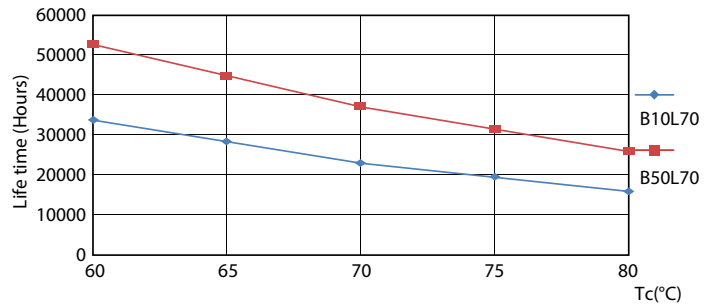

LEDtube 220-240V G13 LifetimeVsTc