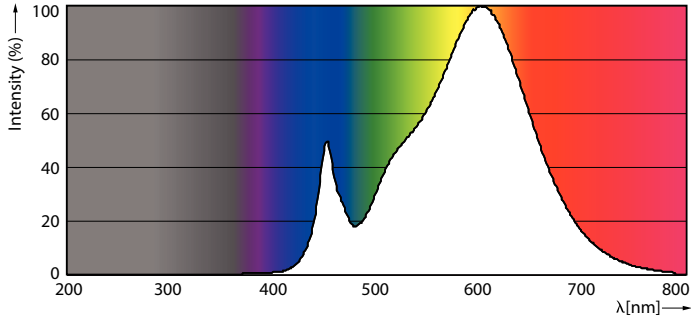

Master Value LEDtube T8

Photometric data

LEDtube 220-240V G13 3000k