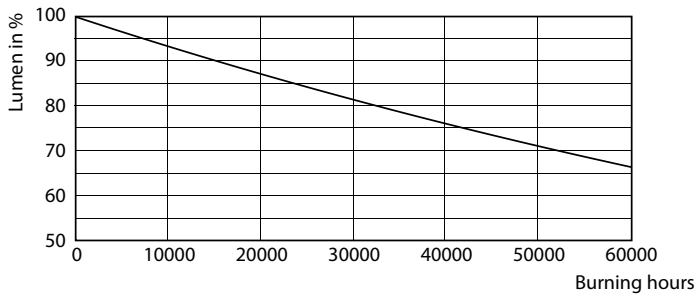

Product data

General Information		Lamp current (max.)	
Cap base	G13 [Medium Bi-Pin Fluorescent]		97 mA
EU RoHS compliant	Yes	Lamp current (min.)	89 mA
Nominal lifetime (nom.)	50000 h	Starting time (nom.)	0.5 s
Switching cycle	200,000X	Warm-up time to 60% light (nom.)	0.5 s
		Power factor (nom.)	0.9
		Voltage (Nom)	220-240 V
Light Technical		Temperature	
Colour Code	830 [CCT of 3,000 K]	T-ambient (max.)	45 °C
Beam Angle (Nom)	240 °	T-ambient (min.)	-20 °C
Luminous flux (nom.)	2900 lm	T storage (max.)	65 °C
Colour designation	White (WH)	T storage (min.)	-40 °C
Correlated Colour Temperature (Nom)	3000 K	T-Case maximum (nom.)	60 °C
Luminous efficacy (rated) (nom.)	141.00 lm/W		
Colour consistency	<6	Controls and Dimming	
Colour rendering index (nom.)	83	Dimmable	No
LLMF at end of nominal lifetime (nom.)	70 %	Mechanical and Housing	
Operating and Electrical		Bulb material	Glass
Input frequency	50 to 60 Hz		
Power (Rated) (Nom)	20.5 W		

LEDtube 220-240V G13

Master Value LEDtube T8

Photometric data

LEDtube 220-240V G13 3000k

Lifetime

LEDtube 220-240V G13 LumenVsTc

LEDtube 220-240V G13

LEDtube 220-240V G13