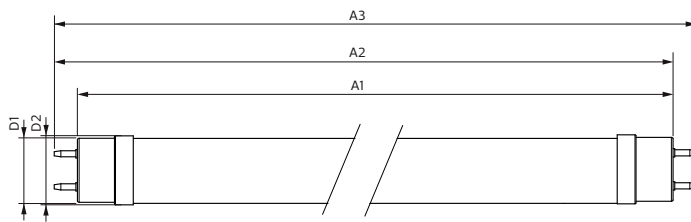

Product data

General Information		Lamp current (max.)	
Cap base	G13 [Medium Bi-Pin Fluorescent]		97 mA
EU RoHS compliant	Yes	Lamp current (min.)	89 mA
Nominal lifetime (nom.)	50000 h	Starting time (nom.)	0.5 s
Switching cycle	200,000X	Warm-up time to 60% light (nom.)	0.5 s
		Power factor (nom.)	0.9
		Voltage (Nom)	220-240 V
Light Technical		Temperature	
Colour Code	830 [CCT of 3,000 K]	T-ambient (max.)	45 °C
Beam Angle (Nom)	240 °	T-ambient (min.)	-20 °C
Luminous flux (nom.)	2900 lm	T storage (max.)	65 °C
Colour designation	White (WH)	T storage (min.)	-40 °C
Correlated Colour Temperature (Nom)	3000 K	T-Case maximum (nom.)	60 °C
Luminous efficacy (rated) (nom.)	141.00 lm/W		
Colour consistency	<6	Controls and Dimming	
Colour rendering index (nom.)	83	Dimmable	No
LLMF at end of nominal lifetime (nom.)	70 %	Mechanical and Housing	
Operating and Electrical		Bulb material	Glass
Input frequency	50 to 60 Hz		
Power (Rated) (Nom)	20.5 W		

Master Value LEDtube T8

Product length	1500 mm
Approval and Application	
Energy efficiency label (EEL)	A++
Energy-saving product	Yes
Approval marks	RoHS compliance CE marking KEMA Keur certificate
Energy consumption kWh/1,000 hours	21 kWh
Product Data	
Full product code	871869964691200

Dimensional drawing

Product	D1	D2	A1	A2	A3
MASTER LEDtube VLE 1500mm HO 20.5W 830 T8	25.8 mm	28 mm	1498.7 mm	1505.8 mm	1512.9 mm

TLED 5ft 220-240V20.5-58W2900lm3000K G13

Photometric data

LEDtube 220-240V G13 5ft 2900lm 3000k