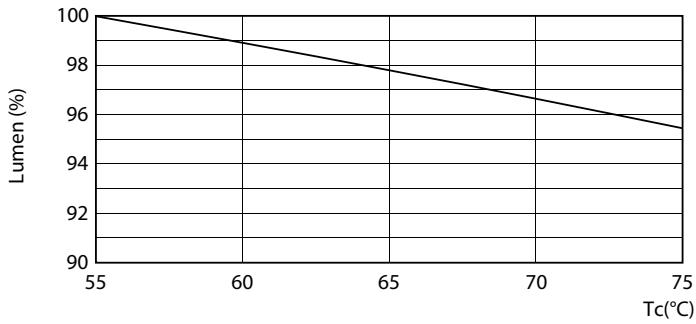

Lifetime

LEDtube 220-240V G13 LumenVsTc