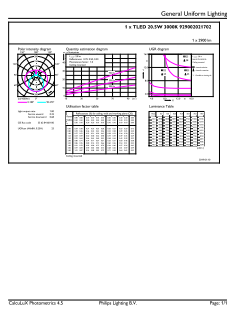

Product data

General Information		Lamp current (max.)	
Cap base	G13 [Medium Bi-Pin Fluorescent]		97 mA
EU RoHS compliant	Yes	Lamp current (min.)	89 mA
Nominal lifetime (nom.)	50000 h	Starting time (nom.)	0.5 s
Switching cycle	200,000X	Warm-up time to 60% light (nom.)	0.5 s
		Power factor (nom.)	0.9
		Voltage (Nom)	220-240 V
Light Technical		Temperature	
Colour Code	830 [CCT of 3,000 K]	T-ambient (max.)	45 °C
Beam Angle (Nom)	240 °	T-ambient (min.)	-20 °C
Luminous flux (nom.)	2900 lm	T storage (max.)	65 °C
Colour designation	White (WH)	T storage (min.)	-40 °C
Correlated Colour Temperature (Nom)	3000 K	T-Case maximum (nom.)	60 °C
Luminous efficacy (rated) (nom.)	141.00 lm/W		
Colour consistency	<6	Controls and Dimming	
Colour rendering index (nom.)	83	Dimmable	No
LLMF at end of nominal lifetime (nom.)	70 %	Mechanical and Housing	
Operating and Electrical		Bulb material	Glass
Input frequency	50 to 60 Hz		
Power (Rated) (Nom)	20.5 W		

Master Value LEDtube T8

Product length	1500 mm
Approval and Application	
Energy efficiency label (EEL)	A++
Energy-saving product	Yes
Approval marks	RoHS compliance CE marking KEMA Keur certificate
Energy consumption kWh/1,000 hours	21 kWh
Product Data	
Full product code	871869964691200

Order product name	MASTER LEDtube VLE 1500mm HO 20.5W 830 T8
EAN/UPC – product	8718699646912
Order code	64691200
Numerator – quantity per pack	1
Numerator – packs per outer box	10
SAP material	929002021702
SAP net weight (piece)	0.270 kg

Dimensional drawing

Product	D1	D2	A1	A2	A3
MASTER LEDtube VLE 1500mm HO 20.5W 830 T8	25.8 mm	28 mm	1498.7 mm	1505.8 mm	1512.9 mm

TLED 5ft 220-240V20.5-58W2900lm3000K G13

Photometric data

LEDtube 220-240V G13 5ft 2900lm 3000k