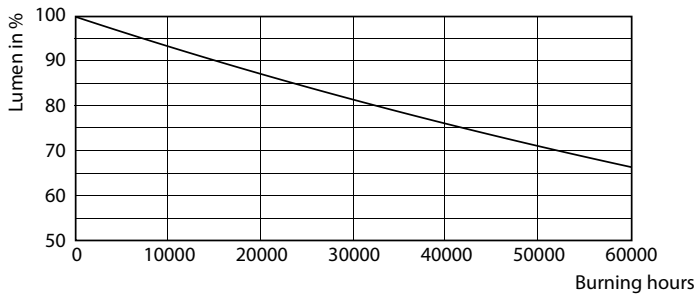

Master Value LEDtube T8

Photometric data

© 2020 Philips Lighting B.V. Page 11

LEDtube 220-240V G13 5ft 3100lm 6500k

Lifetime

LEDtube 220-240V G13