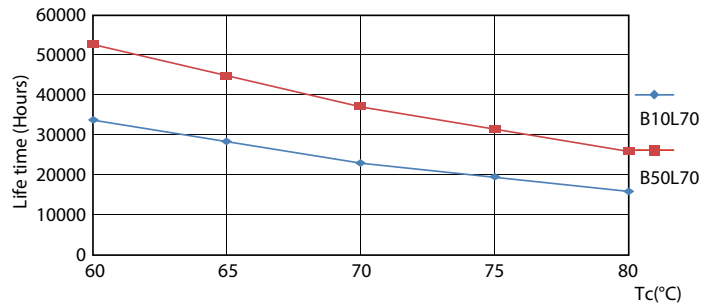

LEDtube 220-240V G13

LEDtube 220-240V G13 LifetimeVsTc