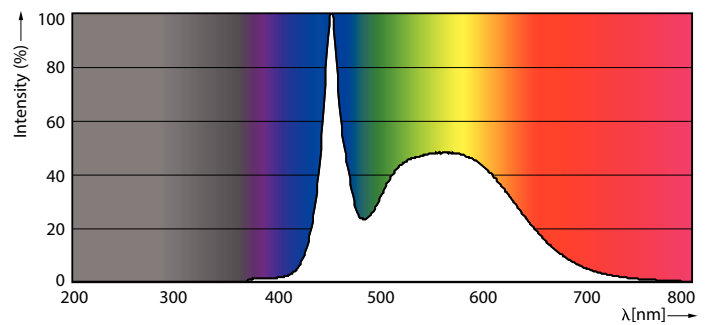

LEDtube 220-240V G13

LEDtube 220-240V G13 6500k