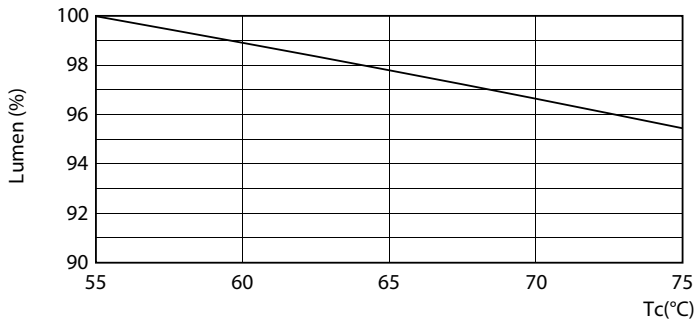

Master Value LEDtube T8

Photometric data

© 2020 Philips Lighting B.V. Page 11

LEDtube 220-240V G13 5ft 3100lm 6500k

Lifetime

LEDtube 220-240V G13 LumenVsTc