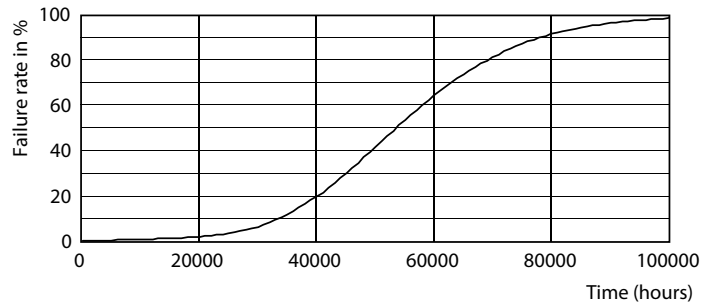

LEDtube 220-240V G13

Master Value LEDtube T8

Photometric data

© 2020 Philips Lighting B.V. Page 11

LEDtube 220-240V G13 5ft 3100lm 6500k

Lifetime