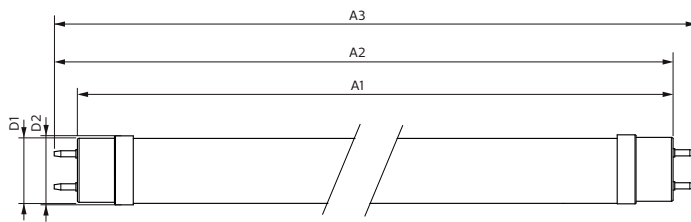

Master Value LEDtube T8

Product length	1500 mm
Approval and Application	
Energy efficiency label (EEL)	A++
Energy-saving product	Yes
Approval marks	RoHS compliance CE marking KEMA Keur certificate
Energy consumption kWh/1,000 hours	21 kWh
Product Data	
Full product code	871869964695000

Order product name	MASTER LEDtube VLE 1500mm HO 20.5W 865 T8
EAN/UPC – product	8718699646950
Order code	64695000
Numerator – quantity per pack	1
SAP numerator – packs per outer box	10
Material no. (12 NC)	929002021902
Net Weight (Piece)	0.270 kg

Dimensional drawing

Product	D1	D2	A1	A2	A3
MASTER LEDtube VLE 1500mm HO 20.5W 865 T8	25.8 mm	28 mm	1498.7 mm	1505.8 mm	1512.9 mm

TLED 5ft 220-240V20.5-58W3100lm6500K G13

Photometric data