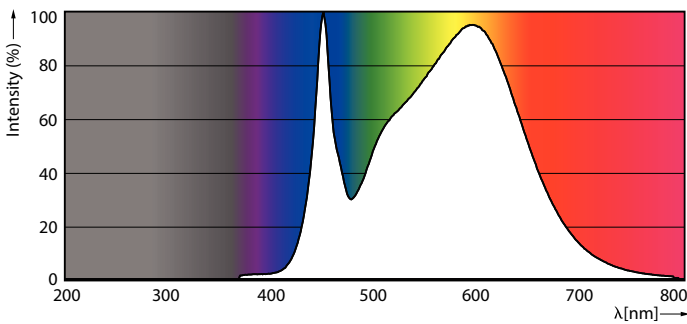

Photometric data

LEDtube MAS 26W G5 3900lm 840