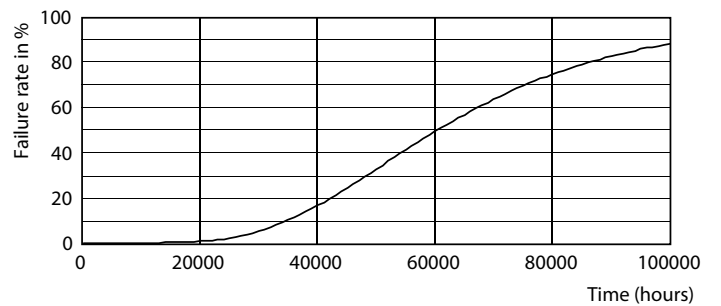

Product data

General Information	
Cap base	G5 [G5]
EU RoHS compliant	Yes
Nominal lifetime (nom.)	60000 h
Switching cycle	50,000X
Technical type	26-54W
Light Technical	
Colour Code	841 [CCT of 4100K (841)]
Beam Angle (Nom)	200 °
Luminous flux (nom.)	3900 lm
Colour designation	Cool White (CW)
Correlated Colour Temperature (Nom)	4000 K
Luminous efficacy (rated) (nom.)	150.00 lm/W
Colour consistency	<6
Colour rendering index (nom.)	80
LLMF at end of nominal lifetime (nom.)	70 %

LEDtube MAS 26W G5 3700lm

MASTER LEDtube InstantFit HF T5

Photometric data

© 2020 Philips Lighting B.V. Page 11 of 11

LEDtube MAS 26W G5 3900lm 840 1200mm

Lifetime

LEDtube_60K_FailureRate

LEDtube_60K_LifetimeVsTc