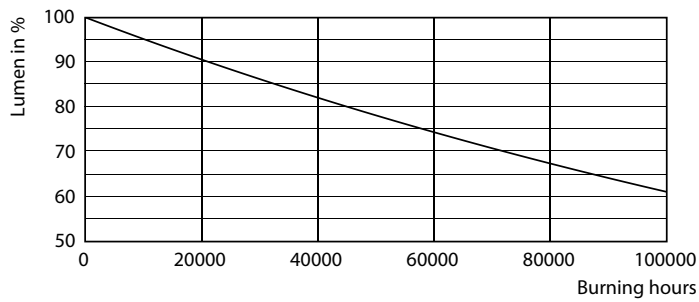

Product data

General Information	
Cap base	G5 [G5]
EU RoHS compliant	Yes
Nominal lifetime (nom.)	60000 h
Switching cycle	50,000X
Technical type	26-54W
Light Technical	
Colour Code	841 [CCT of 4100K (841)]
Beam Angle (Nom)	200 °
Luminous flux (nom.)	3900 lm
Colour designation	Cool White (CW)
Correlated Colour Temperature (Nom)	4000 K
Luminous efficacy (rated) (nom.)	150.00 lm/W
Colour consistency	<6
Colour rendering index (nom.)	80
LLMF at end of nominal lifetime (nom.)	70 %

LEDtube MAS 26W G5 3700lm

MASTER LEDtube InstantFit HF T5

Photometric data

© 2020 Philips Lighting B.V. Page 11 of 11

LEDtube MAS 26W G5 3900lm 840 1200mm

Lifetime

LEDtube_60K_FailureRate

LEDtube_60K_LifetimeVsTc