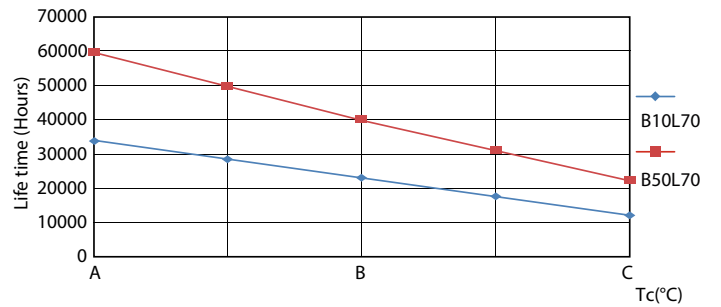

Product data

General Information	
Cap base	G5 [G5]
EU RoHS compliant	Yes
Nominal lifetime (nom.)	60000 h
Switching cycle	50,000X
Technical type	26-54W
Light Technical	
Colour Code	841 [CCT of 4100K (841)]
Beam Angle (Nom)	200 °
Luminous flux (nom.)	3900 lm
Colour designation	Cool White (CW)
Correlated Colour Temperature (Nom)	4000 K
Luminous efficacy (rated) (nom.)	150.00 lm/W
Colour consistency	<6
Colour rendering index (nom.)	80
LLMF at end of nominal lifetime (nom.)	70 %

LEDtube MAS 26W G5 3700lm

MASTER LEDtube InstantFit HF T5

Photometric data

© 2020 Philips Lighting B.V. Page 11 of 11

LEDtube MAS 26W G5 3900lm 840 1200mm

Lifetime

LEDtube_60K_FailureRate

LEDtube_60K_LifetimeVsTc