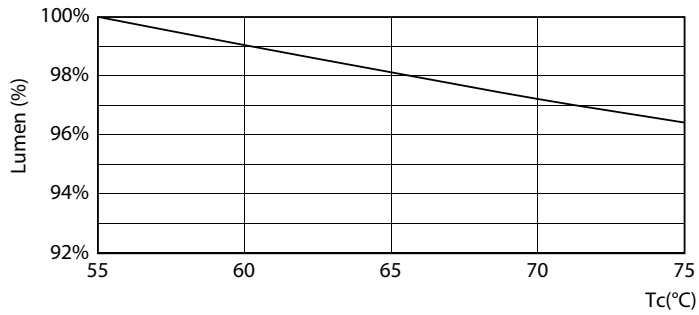

MASTER LEDtube InstantFit HF T5

Lifetime

LEDtube 26W 60K LumenVsTc 1