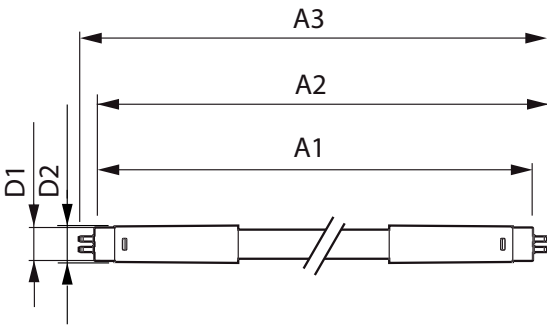

Product data

General Information	
Cap base	G5 [G5]
EU RoHS compliant	Yes
Nominal lifetime (nom.)	60000 h
Switching cycle	50,000X
Technical type	26-54W
Light Technical	
Colour Code	841 [CCT of 4100K (841)]
Beam Angle (Nom)	200 °
Luminous flux (nom.)	3900 lm
Colour designation	Cool White (CW)
Correlated Colour Temperature (Nom)	4000 K
Luminous efficacy (rated) (nom.)	150.00 lm/W
Colour consistency	<6
Colour rendering index (nom.)	80
LLMF at end of nominal lifetime (nom.)	70 %

MASTER LEDtube InstantFit HF T5

Controls and Dimming

Dimmable Yes – Check ballast compatibility

Mechanical and Housing

Lamp Finish Frosted
Bulb material Glass
Product length 1200 mm

Approval and Application

Energy efficiency label (EEL) A++
Energy-saving product Yes
Approval marks RoHS compliance CE marking KEMA Keur certificate
Energy consumption kWh/1,000 hours 31 kWh

Product Data

Full product code 871869974953800
Order product name Master LEDtube HF 1200mm HO 26W 840 T5 OE
EAN/UPC – product 8718699749538
Order code 74953800
SAP numerator – quantity per pack 1
Numerator – packs per outer box 10
SAP material 929002352102
SAP net weight (piece) 0.240 kg

Dimensional drawing

TLED 1200mm HF 26W 3900lm 4000K G5

Product	D1	D2	A1	A2	A3
Master LEDtube HF 1200mm HO 26W 840 T5 OE	15.5 mm	19 mm	1149 mm	1156 mm	1163 mm

Photometric data

LEDtube MAS 26W G5 3900lm 840