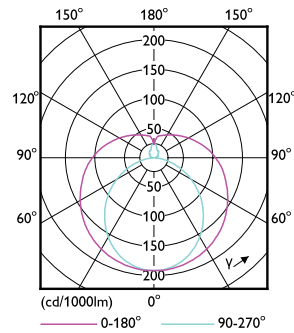

Product data

General Information	
Cap base	G5 [G5]
EU RoHS compliant	Yes
Nominal lifetime (nom.)	60000 h
Switching cycle	50,000X
Technical type	26-54W
Light Technical	
Colour Code	841 [CCT of 4100K (841)]
Beam Angle (Nom)	200 °
Luminous flux (nom.)	3900 lm
Colour designation	Cool White (CW)
Correlated Colour Temperature (Nom)	4000 K
Luminous efficacy (rated) (nom.)	150.00 lm/W
Colour consistency	<6
Colour rendering index (nom.)	80
LLMF at end of nominal lifetime (nom.)	70 %

Dimensional drawing

TLED 1200mm HF 26W 3900lm 4000K G5

Product	D1	D2	A1	A2	A3
Master LEDtube HF 1200mm HO 26W 840 T5 OE	15.5 mm	19 mm	1149 mm	1156 mm	1163 mm

Photometric data

LEDtube MAS 26W G5 3900lm 840