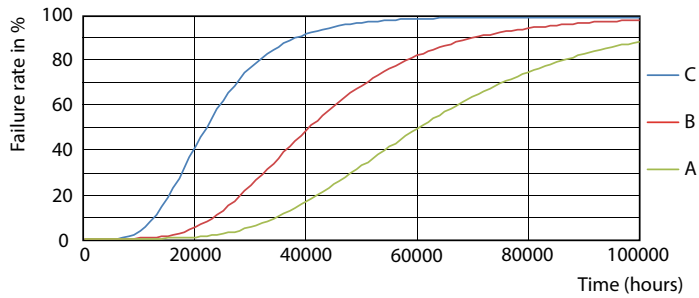

Product data

General Information	
Cap base	G5 [G5]
EU RoHS compliant	Yes
Nominal lifetime (nom.)	60000 h
Switching cycle	50,000X
Technical type	26-54W
Light Technical	
Colour Code	841 [CCT of 4100K (841)]
Beam Angle (Nom)	200 °
Luminous flux (nom.)	3900 lm
Colour designation	Cool White (CW)
Correlated Colour Temperature (Nom)	4000 K
Luminous efficacy (rated) (nom.)	150.00 lm/W
Colour consistency	<6
Colour rendering index (nom.)	80
LLMF at end of nominal lifetime (nom.)	70 %

LEDtube MAS 26W G5 3700lm

MASTER LEDtube InstantFit HF T5

Photometric data

© 2020 Philips Lighting B.V. Page 11 of 11

LEDtube MAS 26W G5 3900lm 840 1200mm

Lifetime

LEDtube_60K_FailureRate

LEDtube_60K_LifetimeVsTc