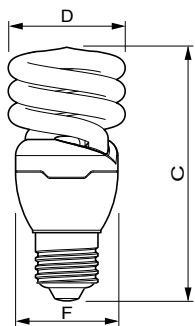

Tornado T2

Energy consumption kWh/1,000 hours	15 kWh
Product Data	
Full product code	871829166290700
Order product name	TornadoT2 8y 15W CDL E27 220-240V 1CT/12
EAN/UPC – product	8718291662907
Order code	66290700

Numerator – quantity per pack	1
SAP numerator – packs per outer box	12
Material no. (12 NC)	929689848211
Net Weight (Piece)	0.054 kg

Dimensional drawing